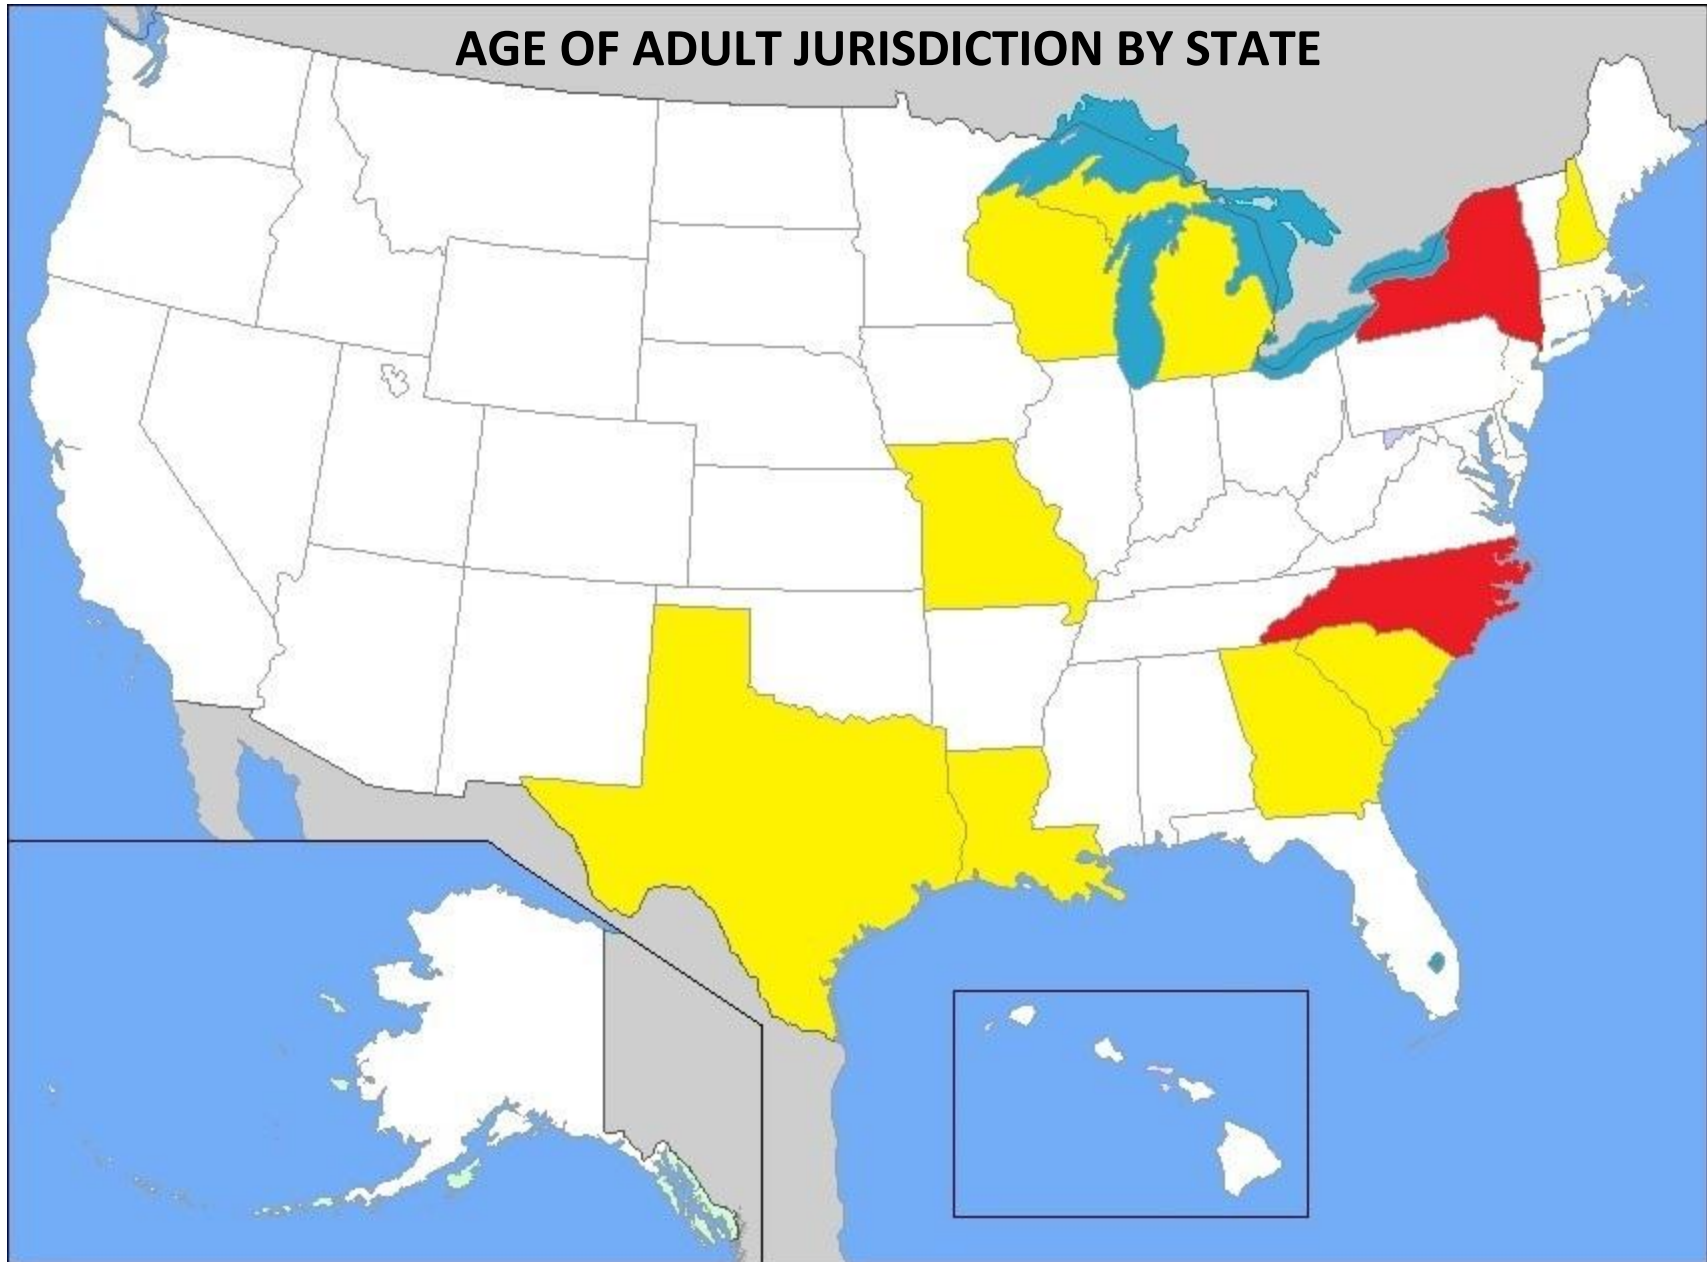

# AGE OF ADULT JURISDICTION BY STATE

 = Adult court begins at 18

 = Adult court begins at 17

 = Adult court begins at 16